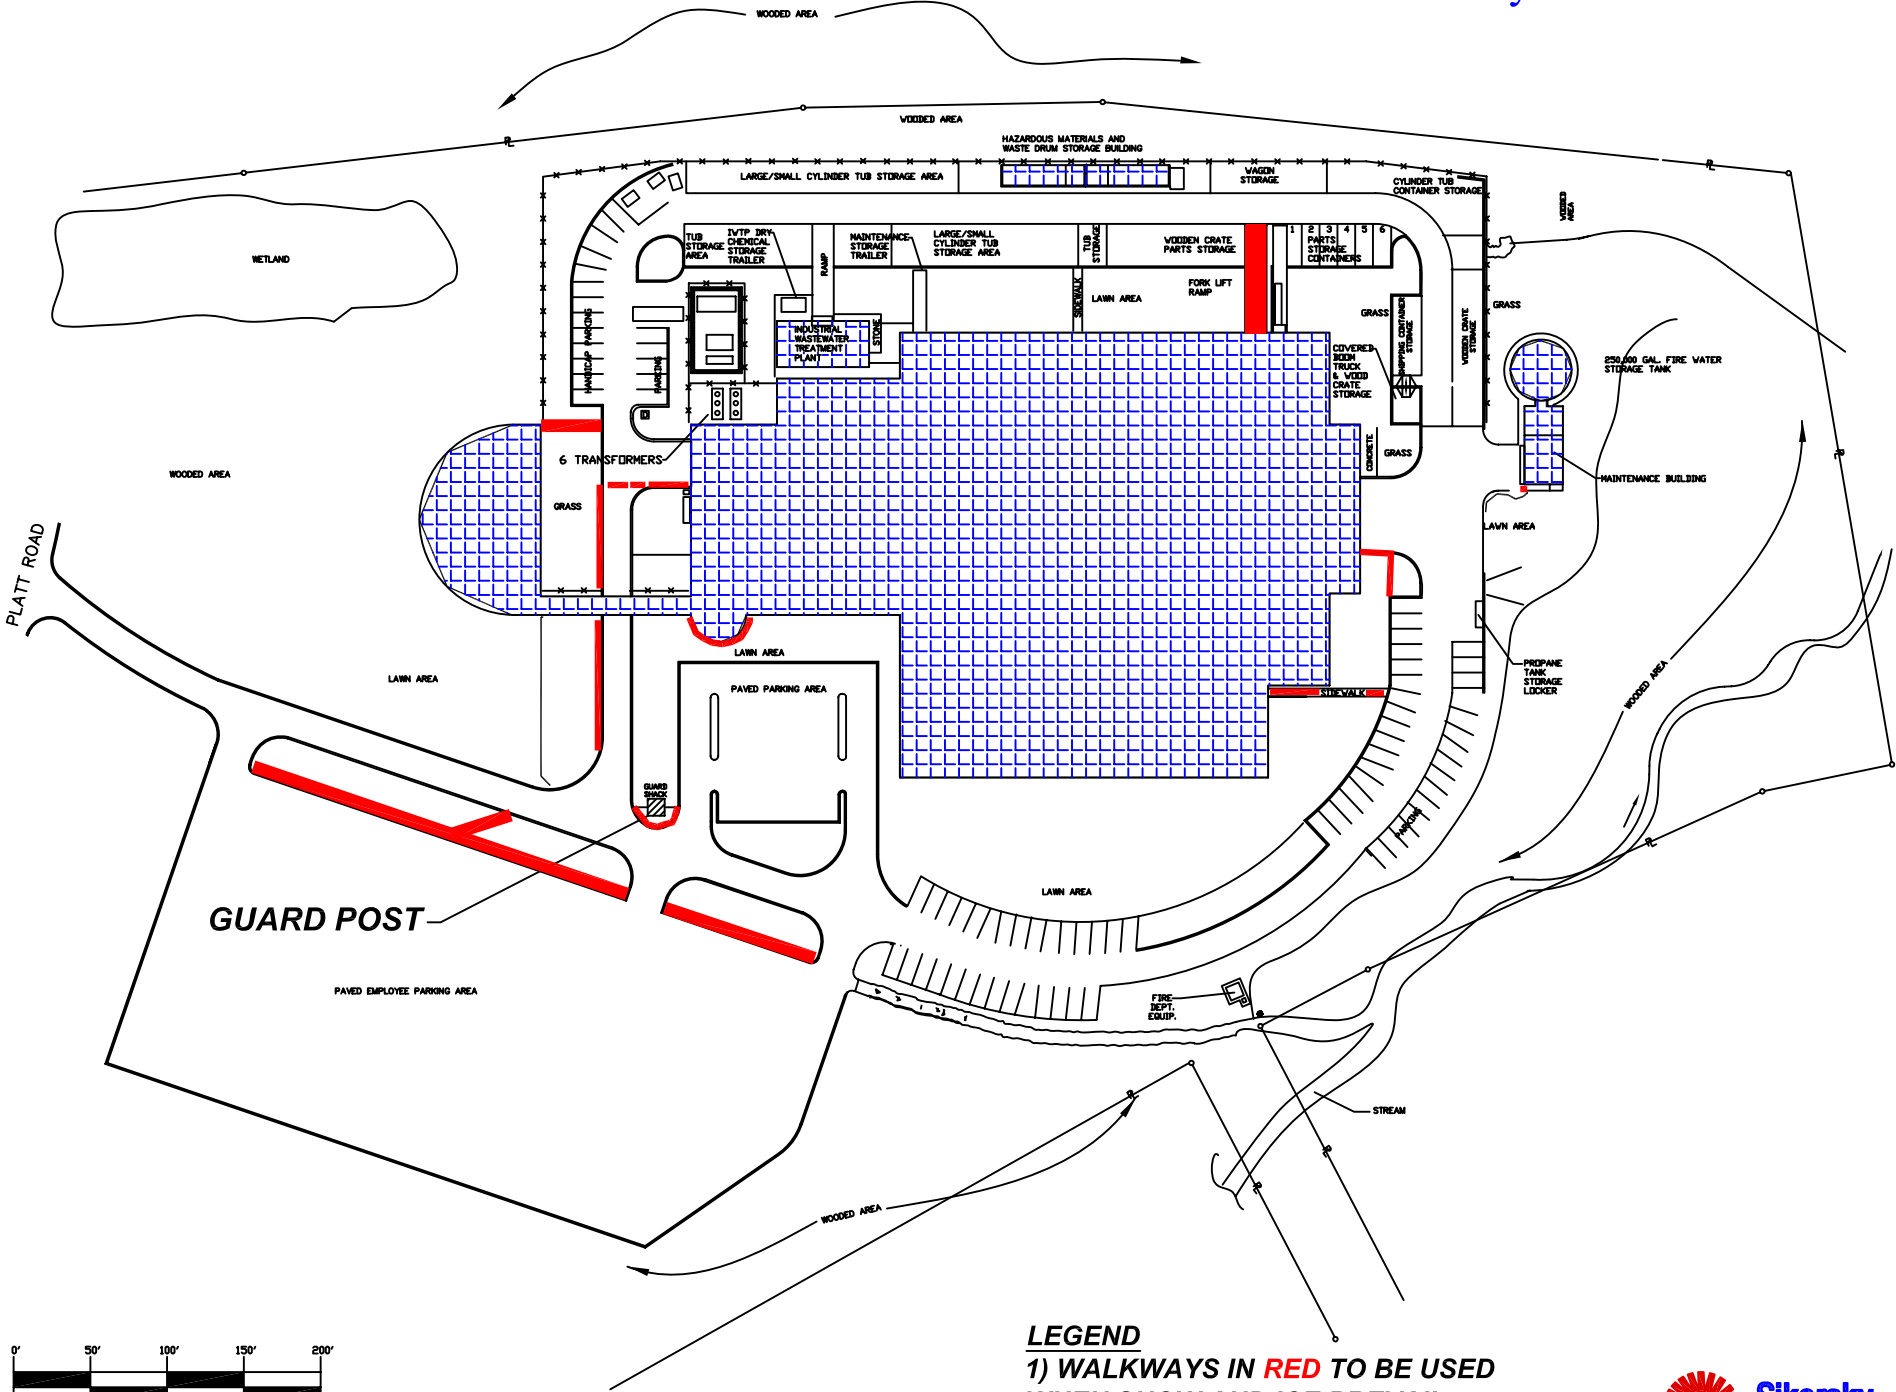

SHELTON FACILITY Site Layout

- LEGEND**
- 1) WALKWAYS IN RED TO BE USED WHEN SNOW AND ICE PREVAIL.
 - 2) SNOW PILE AREAS.

JT BELDEN/SHELTON SNOW & ICE WALKS